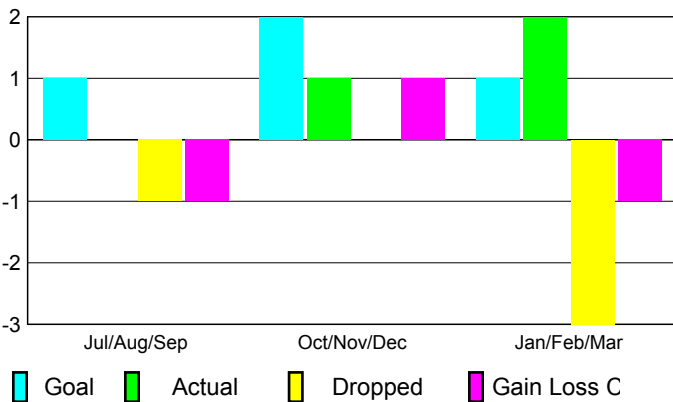

2009-2010 GMT Quarterly Report for District (or Undistricted) **District 324E3**

GMT: Adv K G RAMA KRISHNA MUR

Location: INDIA

GMT CA: 6

CLUBS

Club Results
2009-2010

Clubs
2008-2009

Month	New Club	Actual New	Actual Dropped	Gain/Loss of	Gain/Loss of
	Goal	Clubs	Clubs	Clubs	Clubs
Jul/Aug/Sep	1	0	-1	-1	2
Oct/Nov/Dec	2	1	0	1	1
Jan/Feb/Mar	1	2	-3	-1	0
Totals	4	3	-4	-1	3

Club Results 2009-2010

Goal, New, Dropped, Gain/Loss

Comparison of Club Gain/Loss

Current Year Compared to the Previous Year

YTD Status Quo Clubs 2009-2010

Status Quo Clubs Compared to Status Quo Members

MEMBERSHIP