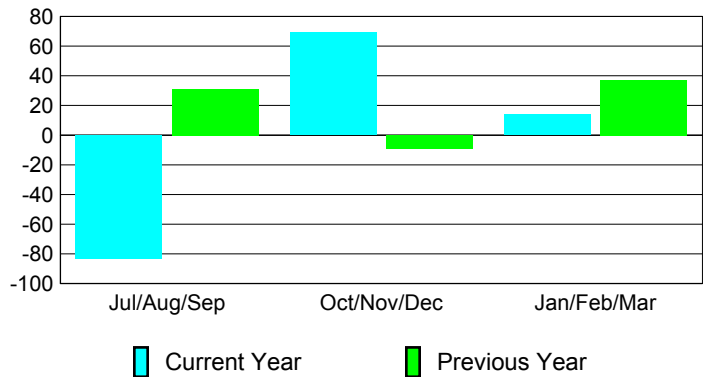

Membership Results
2009-2010

Membership
2008-2009

Month	Net Memb	Actual New	Actual Dropped	Gain/Loss of	Gain/Loss of
	Goal	Memb	Memb	Memb	Memb
Jul/Aug/Sep	-5	34	-117	-83	31
Oct/Nov/Dec	90	143	-74	69	-9
Jan/Feb/Mar	55	72	-58	14	37
Totals	140	249	-249	0	59

Membership Results 2009-2010

Goal, New, Dropped, Gain/Loss

Comparison of Membership Gain/Loss

Current Year Compared to the Previous Year

Gender Comparison 2009-2010

Jul/Aug/Sep

Oct/Nov/Dec

Jan/Feb/Mar