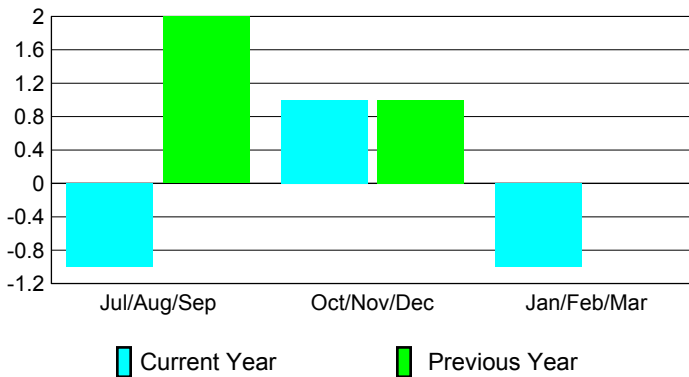

2009-2010 GMT Quarterly Report for District (or Undistricted) **District 324E3**

GMT: Adv K G RAMA KRISHNA MUR

Location: INDIA

GMT CA: 6

CLUBS

Club Results
2009-2010

Clubs
2008-2009

Month	New Club	Actual New	Actual Dropped	Gain/Loss of	Gain/Loss of
	Goal	Clubs	Clubs	Clubs	Clubs
Jul/Aug/Sep	1	0	-1	-1	2
Oct/Nov/Dec	2	1	0	1	1
Jan/Feb/Mar	1	2	-3	-1	0
Totals	4	3	-4	-1	3

Club Results 2009-2010

Goal, New, Dropped, Gain/Loss

Comparison of Club Gain/Loss

Current Year Compared to the Previous Year

YTD Status Quo Clubs 2009-2010

Status Quo Clubs Compared to Status Quo Members

MEMBERSHIP