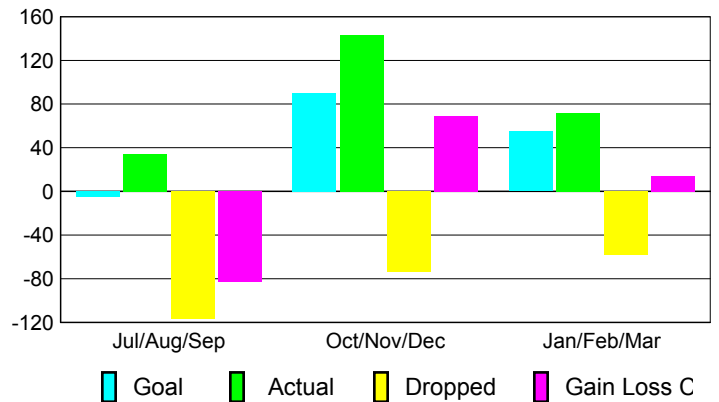

Membership Results 2009-2010

Goal, New, Dropped, Gain/Loss

Comparison of Membership Gain/Loss

Current Year Compared to the Previous Year