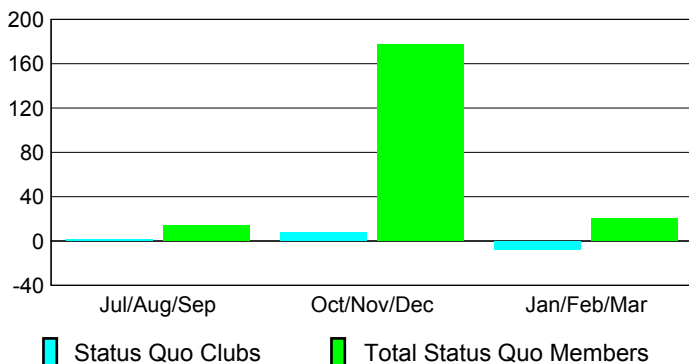

Club Results 2009-2010

Goal, New, Dropped, Gain/Loss

Comparison of Club Gain/Loss

Current Year Compared to the Previous Year

YTD Status Quo Clubs 2009-2010

Status Quo Clubs Compared to Status Quo Members

MEMBERSHIP

Membership Results
2009-2010

Membership
2008-2009

Month	Net Memb	Actual New	Actual Dropped	Gain/Loss of	Gain/Loss of
	Goal	Memb	Memb	Memb	Memb
Jul/Aug/Sep	-5	34	-117	-83	31
Oct/Nov/Dec	90	143	-74	69	-9
Jan/Feb/Mar	55	72	-58	14	37
Totals	140	249	-249	0	59